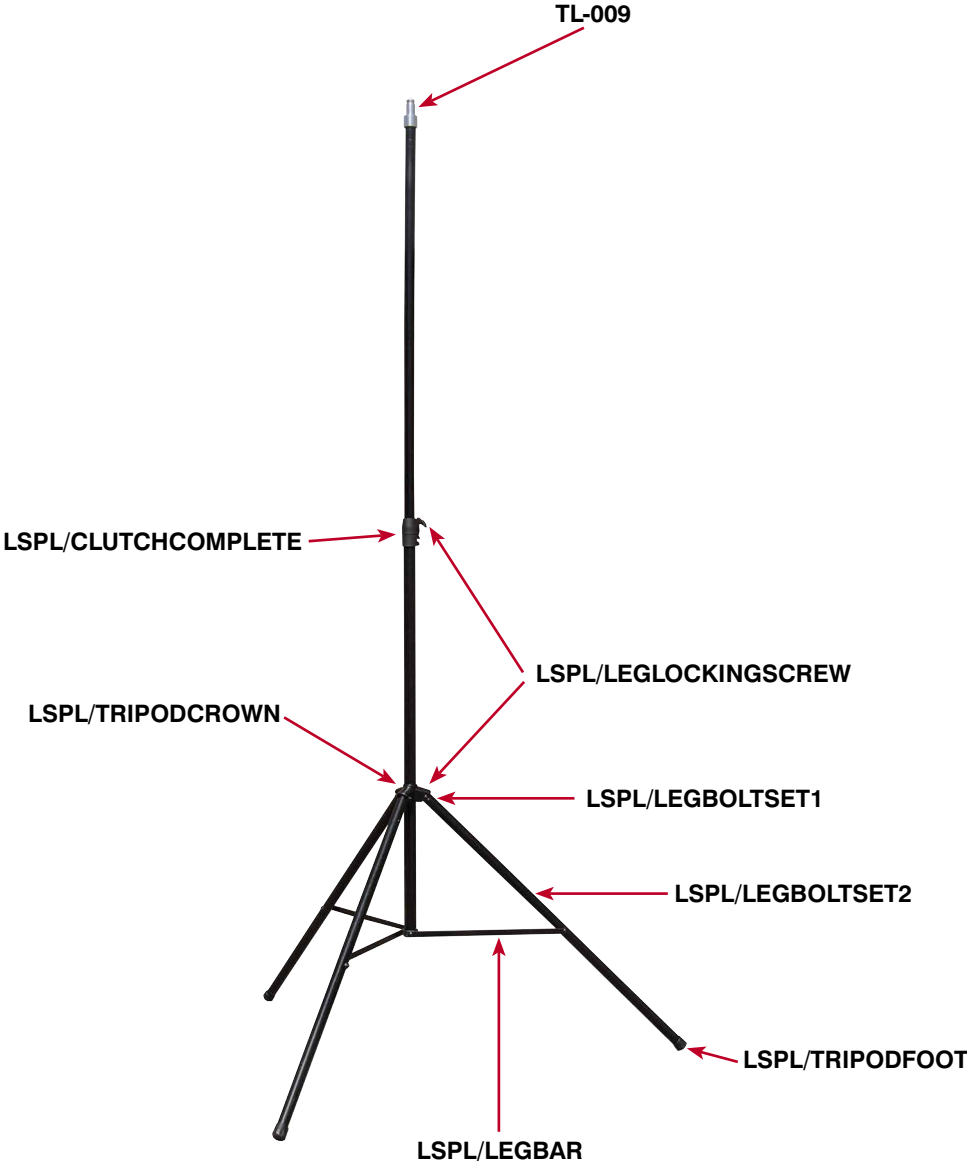

SPORTS-LITE TRIPOD

Spare Parts Manual

SPARE PARTS FOR SPORTS-LITE TRIPOD LSPL/TRIPOD

SPARE PARTS

PRODUCT CODE	DESCRIPTION	PREVIEW
TL-009	TRIPOD MOUNT PROBE FOR 34 OD TUBE	
LSPL/CLUTCHCOMPLETE	CLUTCH SYSTEM COMPLETE FOR LSPL/TRIPOD	
LSPL/LEGLOCKINGSCREW	LEG LOCKING SCREW FOR LSPL/TRIPOD	
LSPL/TRIPODCROWN	TRIPOD LEG CROWN FOR LSPL/TRIPOD	
LSPL/LEGBOLTSET1	UPPER LEG BOLT SET FOR LSPL/TRIPOD	

PRODUCT CODE	DESCRIPTION	PREVIEW
LSPL/LEGBOLTSET2	MIDDLE LEG BOLT SET FOR LSPL/TRIPOD	
LSPL/TRIPODLEG	TRIPOD LEG INC FOOT FOR LSPL/TRIPOD	
LSPL/LEGBAR	LEG BRACE BAR FOR LSPL/TRIPOD	
LSPL/TRIPODFOOT	RUBBER FOOT FOR LSPL/TRIPOD	